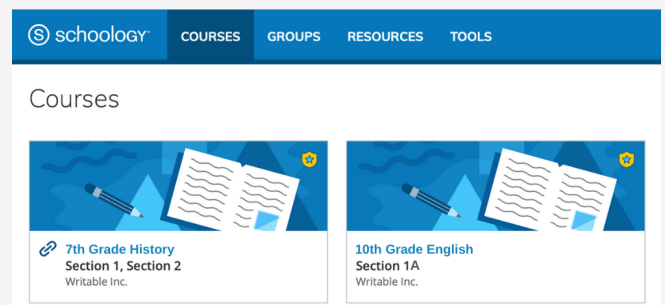

# HOW TO CONNECT schoolology® TO Writable +

**1** Launch Writable from Ed  
Bring your HMH curriculum into Writable

**2** Connect Your Account  
Important! Brings all assignments into one account

**3** Import Courses from Schoolology