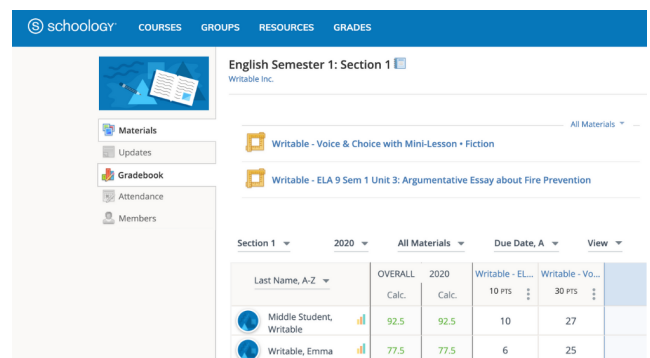

FOR MORE SUPPORT: bit.ly/WritableEdLMS or email hmh@writable.com