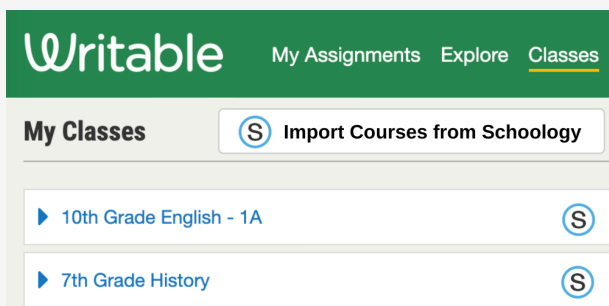

# HOW TO CONNECT schoolology® TO Writable +

**1** Launch Writable from Ed  
Bring your HMH curriculum into Writable

**2** Connect Your Account  
Important! Brings all assignments into one account

**3** Import Courses from Schoolology